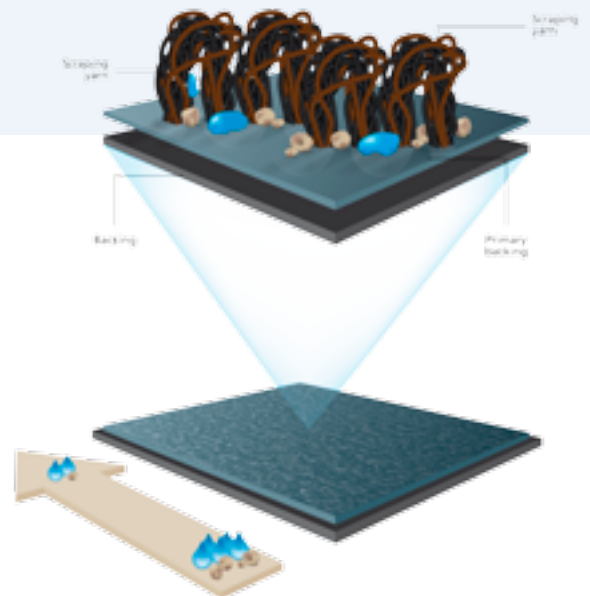

Collect

Collect is a special outdoor mat that pairs scraping qualities with moisture absorption. The outdoor mat is available in three colours and suits every entrance.

Collect is a robust mat that is ideal for heavy commercial use. It works best in entrance areas, stairwells, pantries and lifts, for example, in commercial buildings and medium-sized and large offices.

Collect stands out in terms of moisture absorption. Consequently, the mat is optimised for scraping. Small areas of dirt in the mat are not visible. The Collect can be used inside and out and provides a durable solution in high traffic areas thanks to its bouclé construction. The slightly blended design features coarse yarns only.

Collect is a versatile outdoor mat that fits many different situations. This is down to its practical and vibrant appeal. Even if the mat is used indoors it continues to do a great job by preventing dirt and damage to floors in the building.

Collect

Specifications

Pile material	100% Polyamide
Backing	PVC
Primary backing	nonwoven PET/PA
Yarn construction	Bouclé
Pattern	Blended
Colours	3
Pile weight ISO 8543	600 g/m ²
Total weight ISO 8543	3.000 g/m ²
Pile height ISO 1766	± 6,5 mm
Total height ISO 1765	± 8,0 mm
Pile density ISO 8543	0,079 g/cm ³
Number of stitches ISO 1763	± 64.500 /m ²
Use classification EN 1307	33
Wearing class EN 1963	33
Comfort EN 1307	LC1
Suitability for stairs EN 1963	Intensive use
Suitability for castor chairs EN 985	Occasional use
Dimensional stability ISO 2551	< 0,4 %
Light fastness ISO 105 B02	> 7
Water fastness ISO 105 B01	4 - 5
Rubbing fastness ISO 105 X12	4 - 5
Salt water ISO 105 E02	4 - 5
Shampoo BS 1006	4 - 5
Organic solvents ISO 105 X05	4 - 5
Absorption capacity TNO W6034	± 3,8 l/m ²
Flammability Euroclass EN 13501	Cfl/s1
Slip Resistance EN 13893	DS
Static charge ISO 6356	< 0,1 kV
Sand absorption class*	2
Optical class**	NPD
Declaration of Performance	Available
Sizes rolls***	100 & 200 cm
Roll length	± 20 m
Sizes mats***	60/90 cm & 90/150 cm